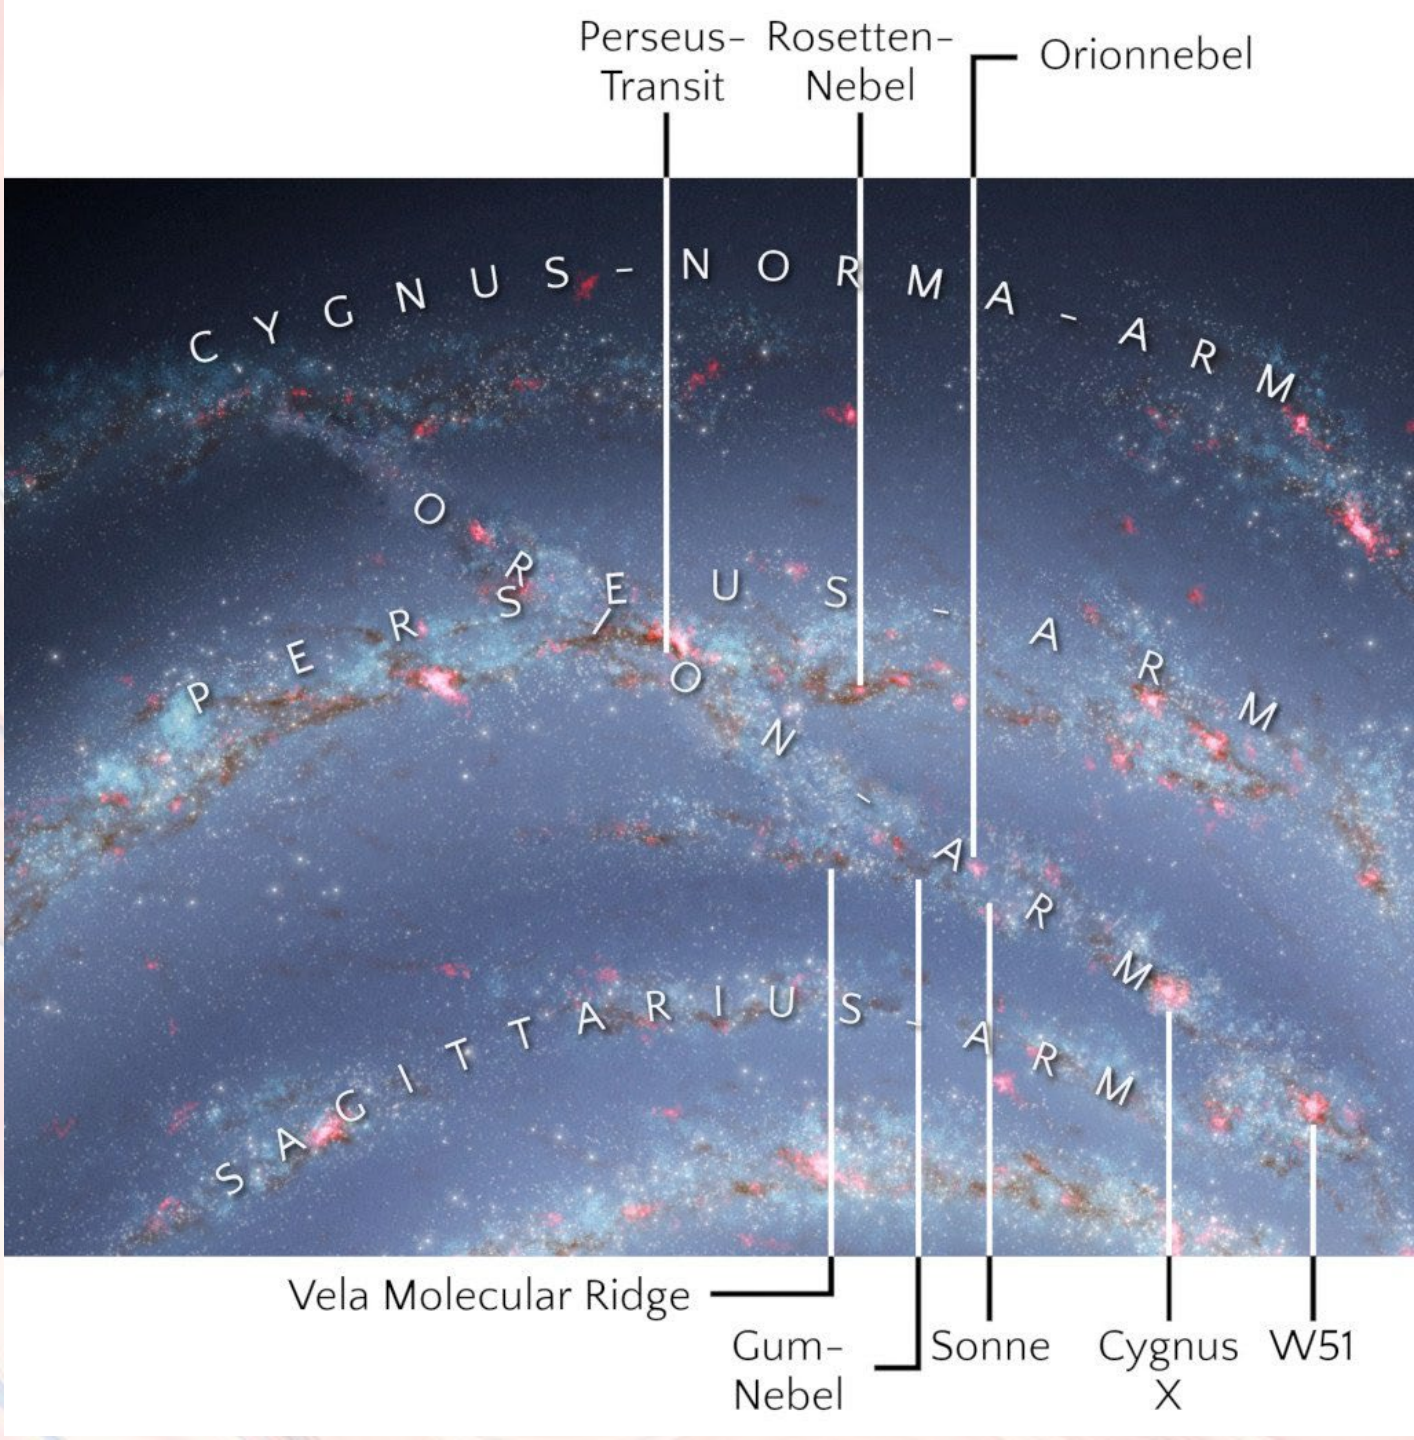

Datum und Uhrzeit

Datum und Uhrzeit			Julianischer Tag		
31	-	5 - 25	9	:	0 : 0

Epoch of Date: 1.VII
 Magnitude: 15.36
 RA (J2000): 5h47m36.71s (+55.221)
 Dec (J2000): 21h54m29.61s (+25.33221)
 Az/Alt: 152.31/4.81 (+57.46161)
 Mean Sidereal Time: 3h42m59.3s
 Apparent Sidereal Time: 3h40m59.4s
 Rise: 6h26m
 Transit: 12h52m
 Set: 19h17m
 Max. E. Digression: Az: +67°51'33", HA: -9h56m52.8s
 Max. W. Digression: Az: +292°08'26.1", HA: 4h05m02.07s
 Parallaxic Angle: +108°37'34.9"
 IAU Constellation: Tau
 Elongation: 13°06'53.6"
 Elong. in EcLong.: E12°58'09"
 Phase Angle: +1°30'10.5"
 Distance from Sun: 8.798 AU (1316.772 M km)
 Distance: 9.783 AU (1463.465 M km)
 Light time: 1h21m21.6s
 Orbital velocity: 16.214 km/s
 Core diameter: 10.0 km
 Core diameter (assumed): 14000 km (+90.727)
 Gas tail length (assumed): 33.15 km (+9.167)
 NOTE: elements for epoch 2025-06-04 probably outdated. Consider updating data!

Date and Time

Date and Time			Julian Day		
2025	-	6 - 4	10	:	45 : 56

Eridanus

Earth, Asuncion, 113 m FOV 180° 17.9 FPS 2025-06-04 14:25:05 UTC-04:00

Date and Time

Date and Time	Julian Day
2025 - 6 - 4	4 : 52 : 59

- **Offenbarung 11,4**
- **Wer ist der Herr der Erde?**

- **Revelation 11:4**
- **Who is the Lord of the Earth?**

- **Apocalipsis 11:4**
- **¿Quién es el Señor de la Tierra?**

Perseus-
Transit

Rosetten-
Nebel

Orionnebel

CYGNUS - NORMA - ARM

PERSEUS - ARM

SAGITTARIUS - ARM

Vela Molecular Ridge

Gum-
Nebel

Sonne

Cygnus
X